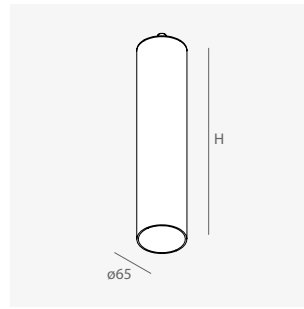

## TUBÓ

- SORGENTE LED GU10 ARRETRATA
- BIANCO, NERO, CROMO
- LUNGHEZZE 300MM, 500MM, 800MM
- CORPO IN ALLUMINIO
- RECESSED LED GU10 LIGHTING SOURCE
- WHITE, BLACK, CHROME
- AVAILABLE LENGTHS 300MM, 500MM, 800MM
- MADE OF ALUMINIUM ALLOY

300mm

500mm

800mm

### Tubò standard voltage

for ceiling surface installation, or suspended installation by an apposite accessory to be ordered separately

..B	bianco/ white	
..N	nero/black	
..M	cromo/ chrome	

Codice/Code	W led (max)	W halo (max)		H (mm)
<b>I710K1050BK</b>	8	50	GU10	300
<b>I710K1050NK</b>	8	50	GU10	300
<b>I710K1050MK</b>	8	50	GU10	300
<b>I711K1050BK</b>	8	50	GU10	500
<b>I711K1050NK</b>	8	50	GU10	500
<b>I711K1050MK</b>	8	50	GU10	500
<b>I712K1050BK</b>	8	50	GU10	800
<b>I712K1050NK</b>	8	50	GU10	800
<b>I712K1050MK</b>	8	50	GU10	800

Codice/Code	L (mm)
<b>A710K0001BK</b>	1200
<b>A710K0001NK</b>	1200
<b>A710K0001MK</b>	1200