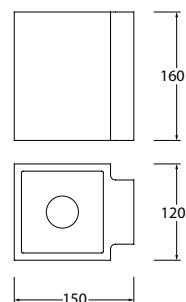

STONE APPLIQUE

7W - 360lm (real flux)

103201.92 7W 3000K

_.92 CEMENTO CHIARO / CLEAR CONCRETE

4

Apparecchio LED IP54 in cemento, per installazione ad applique.
Sorgenti LED warm white 3000K.
Emissione diretta.

Materiali

Corpo in cemento grezzo di colorazione naturale ad elevata resistenza meccanica, prodotto con procedimenti artigianali e realizzato a mano, le cui imperfezioni sono testimonianza dell'unicità di ogni singolo manufatto: micro porosità, texture, rilievi, screpolature, avvallamenti e variazioni cromatiche nel tempo, ne valorizzano la naturalezza e l'unicità del materiale.
Diffusore trasparente di protezione LED in vetro temprato.

Cablaggi

Alimentazione elettronica integrata 220-240V 50/60Hz.

LED fixture, IP54, in concrete for installation as applique.
LED warm white 3000K.
Direct emission.

Materials

Body in raw concrete, natural colour, with high mechanical resistance. Produced through craft processes and handmade, with imperfections which witness the uniqueness of each article: micro porosity, texture, relief, cracks and chromatic variations through time, all enhance the natural and bespoke feel of each piece.
LED protected with a diffuser in tempered embossed glass.

Wiring

Integrated electronic 220-240V 50/60Hz driver.

IP 54