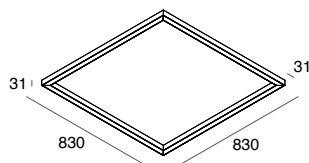

P-30 READY QUADRATO

PLAFONE / PARETE

Alimentatore elettronico incluso

P-30 READY SQUARE

CEILING MOUNTED / WALL MOUNTED

Electronic driver included

2700K

L (mm)	POWER	CODE	☐	FLUX	☐	☐	☐	FLUX
830x830	32W	1058C4._._	01	3767 lm	02	20	21	2962 lm

3000K

L (mm)	POWER	CODE	☐	FLUX	☐	☐	☐	FLUX
830x830	32W	103337._._	01	4008 lm	02	20	21	3152 lm

4000K

L (mm)	POWER	CODE	☐	FLUX	☐	☐	☐	FLUX
830x830	32W	103338._._	01	4240 lm	02	20	21	3336 lm