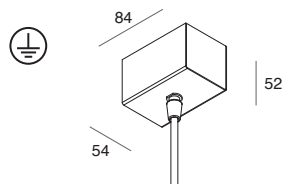

**KIT DI ALIMENTAZIONE PER
SOSPENSIONE**

Rosone a plafone. Cavo con guaina
in tinta per bianco o nero
e trasparente per caffè e cappuccino.

CODE ☐ ☒ ☒ ☒ L (mm) Cavo / Cable (mm²)

103320._._ **01 02 20 21** 1200 3x0,75

POWER SUPPLY FOR SUSPENSION
Ceiling mounted canopy. Cable with
matching sheath for white or black
and transparent for caffè e cappuccino.