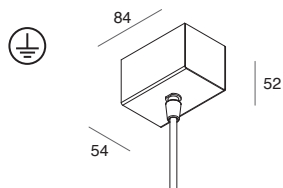

KIT DI ALIMENTAZIONE PER SOSPENSIONE

Rosone a plafone. Cavo con guaina in tinta per bianco o nero e trasparente per caffè e cappuccino.

POWER SUPPLY FOR SUSPENSION

Ceiling mounted canopy. Cable with matching sheath for white or black and transparent for caffè e cappuccino.

CODE ☐ ☐ ☐ ☐ L (mm) Cavo / Cable (mm²)

103320.__ **01 02 20 21** 1200 3x0,75