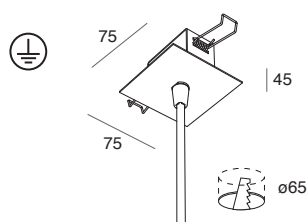

**P-30 READY
QUADRATO**

**ACCESSORI PER INSTALLAZIONE SOSPENSIONE
ACCESSORIES FOR SUSPENSION MOUNTED**

**KIT DI ALIMENTAZIONE PER
SOSPENSIONE**

Rosone ad incasso in controsoffitto
di spessore da 5 a 15 mm.
Cavo con guaina in tinta per bianco
o nero e trasparente per caffè
e cappuccino.

CODE ☐ ☒ ☒ ☒ L (mm) Cavo / Cable (mm²)

103319._._ **01 02 20 21** 1200 3x0,75

POWER SUPPLY FOR SUSPENSION

Recessed ceiling mounted canopy
for thickness from 5 up to 15 mm.
Cable with matching sheath for white
or black and transparent for caffè
e cappuccino.