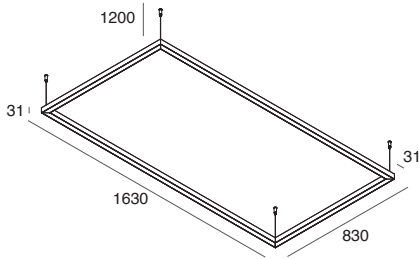

P-30 READY RETTANGOLARE

SOSPENSIONE

Cavi di sospensione L 1200 mm inclusi
Kit di alimentazione da ordinare a parte
Alimentatore elettronico incluso

P-30 READY RECTANGULAR

SUSPENSION

Suspension cables L 1200 mm included
Power supply kit to be ordered separately
Electronic driver included

2700K

L (mm)	POWER	CODE	☐	FLUX	☐	☐	☐	FLUX
1630x830	48W	1058C7.__	01	5651 lm	02	20	21	4444 lm

3000K

L (mm)	POWER	CODE	☐	FLUX	☐	☐	☐	FLUX
1630x830	48W	103343.__	01	6012 lm	02	20	21	4728 lm