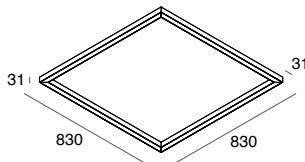

P-30 READY QUADRATO

PLAFONE

P-30 READY SQUARE

CEILING MOUNTED

L (mm)	POWER	FLUX (white - black)	3000K	FLUX (white - black)	4000K
830x830	32W	4008-3152 lm	☐ ☒	103337.01	.02
				4240-3336 lm	103338.01
					.02