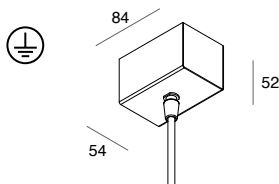

POWER SUPPLY FOR
SUSPENSION
recessed ceiling mounted
canopy for thickness
from 5 up to 15 mm.
Cable with matching sheath,
white or black.

CODE		L (mm)	Cavo / Cable (mm ²)
103319.01	<input type="checkbox"/> <input checked="" type="checkbox"/>	1200	3x0,75