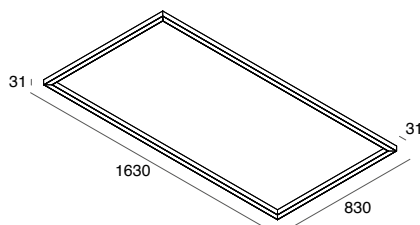

P-30 READY RETTANGOLARE

PLAFONE

P-30 READY RECTANGULAR

CEILING MOUNTED

L (mm)	POWER	FLUX (white - black)	3000K	FLUX (white - black)	4000K
1630x830	48W	6012-4728 lm	☐ ☒	6360-5004 lm	☐ ☒
			103345.01	103346.01	.02