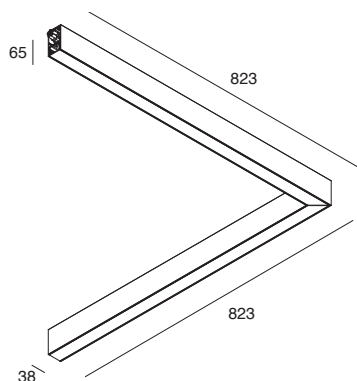

PROFILO LED ANGOLARE 90°

Schermo diffusore incluso.

90° CORNER LED PROFILE

Flush diffuser included.

L (mm)	POWER	FLUX	3000K					FLUX	4000K				
823x823	23W	2229 lm	103511._._	01	02	20	21	2292 lm	103512._._	01	02	20	21

DALI-PUSH

L (mm)	POWER	FLUX	3000K					FLUX	4000K				
823x823	23W	2229 lm	103518._._	01	02	20	21	2292 lm	103519._._	01	02	20	21