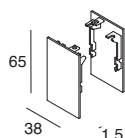

90° CORNER LED PROFILE

Flush diffuser included.

L (mm)	POWER	FLUX	3000K					FLUX	4000K				
823x823	23W	2229 lm	103511 ._._	01	02	20	21	2292 lm	103512 ._._	01	02	20	21

DALI-PUSH

L (mm)	POWER	FLUX	3000K					FLUX	4000K				
823x823	23W	2229 lm	103518 ._._	01	02	20	21	2292 lm	103519 ._._	01	02	20	21

* Schermo 6,5m consigliato per installazioni in fila continua
6,5m screen recommended for continuous line installations

LUCKY MINI**ACCESSORI
ACCESSORIES**

TESTATE TERMINALI (2 pz.)

END CAPS (2 pcs)

CODE

103509. __ 01 02 20 21