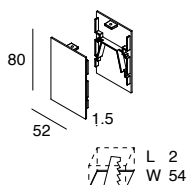

TESTATE TERMINALI (2 pz.)

END CAPS (2 pcs)

CODE	
18750.01	.02