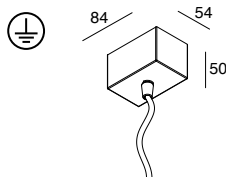

STAFFA PARETE (1 pz.)  
n°2 per profilo lineare fino a L 2249 mm,  
N°3 per profilo L 2530 mm e L 2811 mm.

CODE

**1005A2.01 .02**

WALL BRACKET (1 pc)  
n°2 for linear profile up to L 2249 mm,  
n°3 for profile L 2530 mm and L 2811 mm.