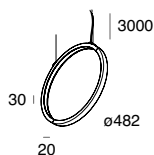

HALOS MINI VERTICALE

NEW

- CRI > 90
- 2700K
- 20 caffè
- 21 cappuccino
- 22 oro/gold

Profilo LED circolare per installazione a sospensione verticale ad emissione di luce diffusa interna. Corpo in estruso di alluminio e rosone in acciaio verniciato a polvere, schermi diffusori in PMMA opale. Disponibili rosone con alimentazione integrata oppure rosone per alimentazione remota. Alimentatore elettronico 220-240V 50/60Hz disponibile anche DALI/PUSH.

Circular LED profile for vertical suspension installation with internal diffused light emission. Extruded aluminum body and powder-coated steel canopies, opal PMMA diffuser screens. Canopies with integrated power supply or for remote power supply are available. Electronic driver 220-240V 50/60hz also available DALI/PUSH.

HALOS MINI VERTICALE 482

2 cavi di sospensione L. 3000 mm e cavo di alimentazione inclusi (2x0,5mmq per bianco e nero o 2x0,75 mmq trasparente per gli altri colori).
Rosone per alimentazione remota o integrata da ordinare a parte.

2 suspension cables L. 3000 mm and power cable included (2x0,5 mmq for white and black or 2x0,75mmq transparent for other colours).
Canopy for remote or integrated power supply to be ordered separately.

2700K

Ø (mm)	POWER	CODE	FLUX	FLUX	FLUX	FLUX	FLUX
482	24W	107338_..	01 1331 lm	02 1131 lm	20 1131 lm	21 1131 lm	22 1197 lm

3000K

Ø (mm)	POWER	CODE	FLUX	FLUX	FLUX	FLUX	FLUX
482	24W	107339_..	01 1435 lm	02 1219 lm	20 1219 lm	21 1219 lm	22 1291 lm

4000K

Ø (mm)	POWER	CODE	FLUX	FLUX	FLUX	FLUX	FLUX
482	24W	107340_..	01 1472 lm	02 1251 lm	20 1251 lm	21 1251 lm	22 1324 lm