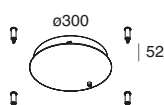

ROSONE PER
CAVI PARALLELI
ALIMENTAZIONE INTEGRATA
Per versioni 962mm e 1440mm.
Prevista accensione unica per gestione
PUSH.

CANOPY FOR
PARALLEL CABLES
INTEGRATED DRIVER
Suitable for both versions 962mm and
1440mm.
Single switch for PUSH management.

CODE
107129... 01 02 20 21 22

DALI-PUSH

CODE
107130... 01 02 20 21 22