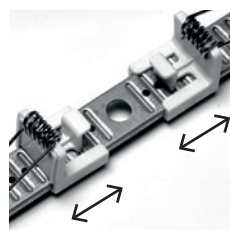

Molle regolabili per installazione a controsfitto, rimovibili per installazione a plafone.

Adjustable springs for ceiling installation, removable for ceiling installation.