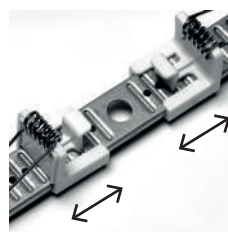

25
16/20

CREP QUADRATO

CREP SQUARE

L

10/13/16 W	16/20/22 W
H 100	H 100
Ø 65-205	Ø 65-254

POWER variable*	L (mm)	H (mm)	FLUX
10W / 13W / 16W	235	16	variable* 107502.01
16W / 20W / 22W	300	20	variable* 107504.01

Molle regolabili per installazione a controsfitto, rimovibili per installazione a plafone.

Adjustable springs for ceiling installation, removable for ceiling installation.