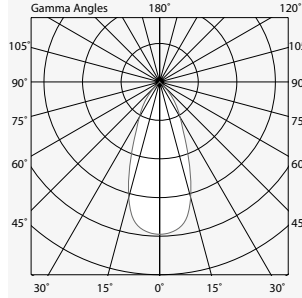

C-1 MAX downlight LED GU10

made of plasterboard. Standard voltage, lamp (H=55 mm) not included

Codice/Code	W led	
101859.99	8 max	GU10