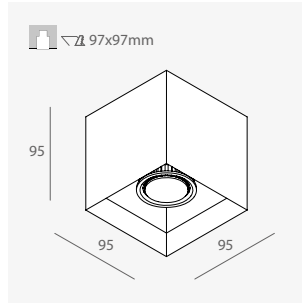

C-1 MAX downlight LED GU10

made of plasterboard. Standard voltage, lamp (H=55 mm) not included

Codice/Code	W led	
101859.99	8 max	GU10